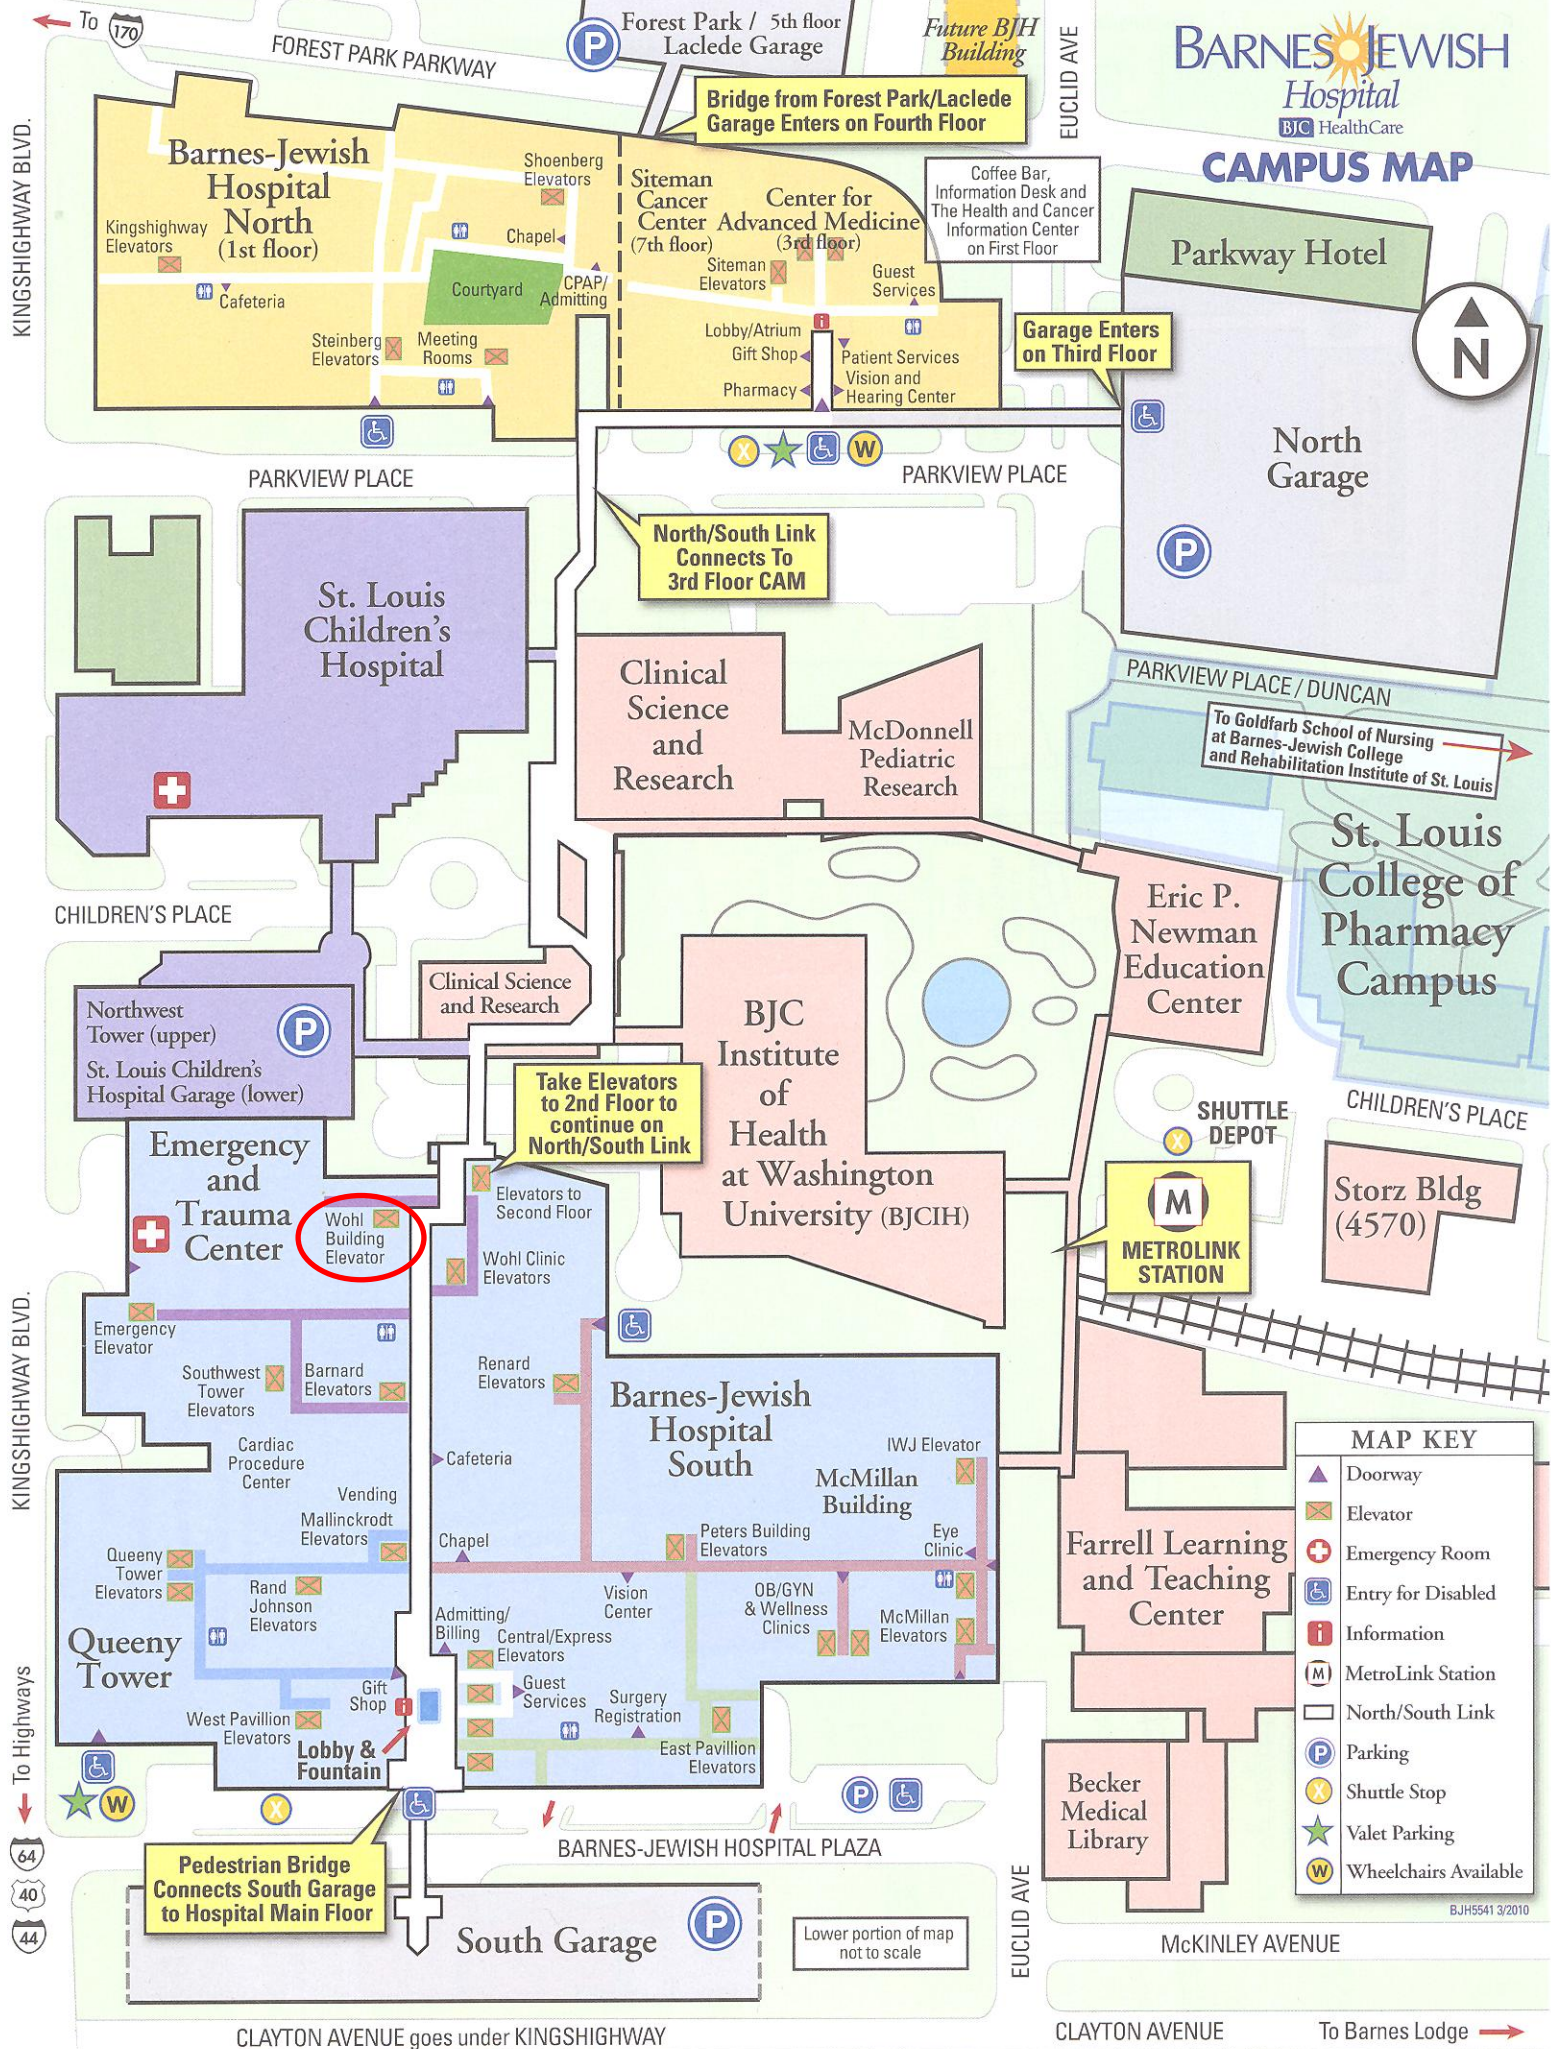

CAMPUS MAP

To **170**

FOREST PARK PARKWAY

Forest Park / 5th floor
Laclede Garage

Future BJH
Building

EUCLID AVE

Bridge from Forest Park/Laclede
Garage Enters on Fourth Floor

**Barnes-Jewish
Hospital
North
(1st floor)**

Kingshighway
Elevators
Cafeteria

Shoenberg
Elevators
Chapel
CPAP/
Admitting

**Siteman
Cancer
Center Advanced Medicine
(7th floor)**
**Center for
Advanced Medicine
(3rd floor)**

Coffee Bar,
Information Desk and
The Health and Cancer
Information Center
on First Floor

PARKVIEW PLACE

PARKVIEW PLACE

**North/South Link
Connects To
3rd Floor CAM**

PARKVIEW PLACE / DUNCAN

To Goldfarb School of Nursing
at Barnes-Jewish College
and Rehabilitation Institute of St. Louis

**St. Louis
Children's
Hospital**

**Becker
Medical
Library**

**Pedestrian Bridge
Connects South Garage
to Hospital Main Floor**

BARNES-JEWISH HOSPITAL PLAZA

South Garage

Lower portion of map
not to scale

EUCLID AVE

MCKINLEY AVENUE

CLAYTON AVENUE goes under KINGSHIGHWAY